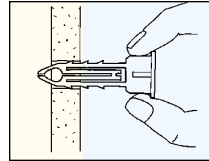

Contact Hurripanel Fasteners for a Quote
1.972.417.8882 • www.hurripanel.com