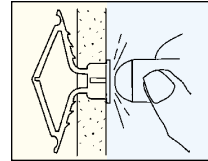

Contact Hurripanel Fasteners for a Quote
1.972.417.8882 • www.hurripanel.com