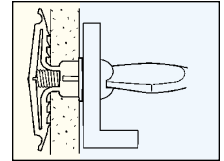

Versa-Toggle®

Available Materials

- High strength nylon

Features/Advantages

- Excellent for light loads in gypsum board
- Fast, easy installation

Approvals/Listings

- G.S.A. Spec FF-B-588D, Type IV

Order Detail

Order Code	Size	Hole Dia.	Wall Thickness	Screw Size	Box Quantity	Master Quantity
8512	Short	5/16"	1/2"	6-8	100	800
8558	Medium	5/16"	5/8"	8-12	100	800
8578	Long	5/16"	1"	8-12	100	800

Installation

1. 1 Drill 5/16" dia. hole, squeeze toggle wings flat and push into hole.
2. 2 Tap flush with wall.
3. 3 Put fixture in place, insert screw and tighten until secure.

Contact Hurripanel Fasteners for a Quote
1.972.417.8882 • www.hurripanel.com